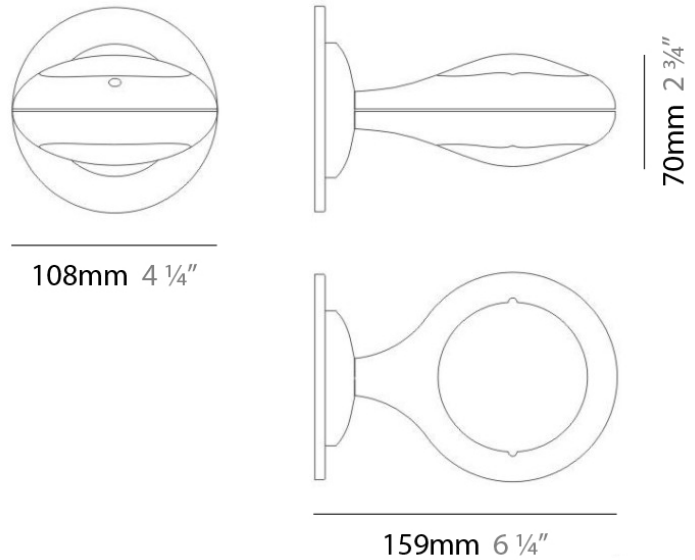

D93050

PROJECT	
TYPE	
NOTES	
QUANTITY	
DATE	

GENERAL

Series: Space
Brand: Milan
Division: Design
Mounting Type: Surface
Mounting Location: Wall
Subcategory: Up/Down Light

PHYSICAL

Shape: Oblong
Diameter (mm): 108
Diameter (in): 4 ¼
Height (mm): 70
Height (in): 2 ¾
Extension (mm): 159
Extension (in): 6 ¼
Light Distribution: Direct / Indirect
Weight (kg): 1.4
Weight (lbs): 3
Diffuser: Glass sold Separately
Fixture Finish: Metallic Gray
Fixture Material: Glass / Aluminum

ELECTRICAL

Number of Lamps: 1
Lamp Type: LED Retrofit
Lamp Shape: T4
Bulb Included: Bulb Not Included
Total Output Wattage (W): 3
Max. Wattage Per Lamp (W): 3
Lamp Base: G9
Input Voltage (V): 120

LED

OPTICAL

RATINGS AND CERTIFICATIONS

Certified By: CSA Certified to UL and CSA Standards
IP rating: IP20