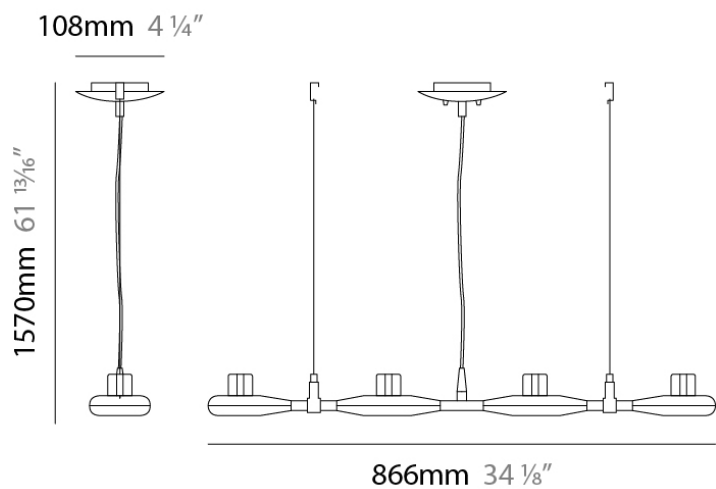

PROJECT	_____
TYPE	_____
NOTES	_____
QUANTITY	_____
DATE	_____

SPACE SUSPENSION

D91124

GENERAL

Series: Space
Brand: Milan
Division: Design
Mounting Type: Suspension
Mounting Location: Ceiling
Subcategory: Pendant

PHYSICAL

Shape: Abstract
Length (mm): 866
Length (in): 34 1/4
Width (mm): 108
Width (in): 4 1/4
Height (mm): 1570
Height (in): 62
Weight (kg): 2.3
Weight (lbs): 5
Fixture Finish: Metallic Gray
Fixture Material: Aluminum

ELECTRICAL

Number of Lamps: 4
Lamp Type: LED Retrofit
Lamp Shape: T4
Bulb Included: Bulb Not Included
Total Output Wattage (W): 12
Max. Wattage Per Lamp (W): 3
Lamp Base: G9
Input Voltage (V): 120

LED

OPTICAL

RATINGS AND CERTIFICATIONS

Certified By: CSA Certified to UL and CSA Standards
IP rating: IP20